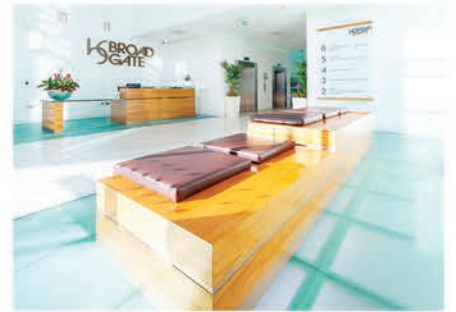

CALL US NOW **0113 350 7444**

Email: leeds@pureoffices.co.uk
Address: Pure Offices, Broad Gate,
The Headrow, Leeds, LS1 8EQ
Website: pureoffices.co.uk/leeds-city-centre