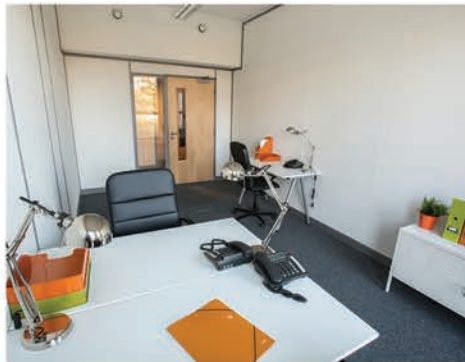

Don't just take our word for it...

"When we walked into Pure Offices, we knew it was for us.

The offices were immaculate, modern and contemporary and moving in was straight forward.

The excellent facilities are taken care of by the centre manager meaning we can focus on our business.

The fact that high speed broadband and a phone are included in the rent is a real selling point. We love Pure Offices!"

– Silverball PR

CALL US NOW **0113 397 0300**

Email: iconleeds@pureoffices.co.uk

Address: Pure Offices, 4100 Park Approach,
Thorpe Park, Leeds, LS15 8GB

Website: pureoffices.co.uk/leeds-thorpe-park