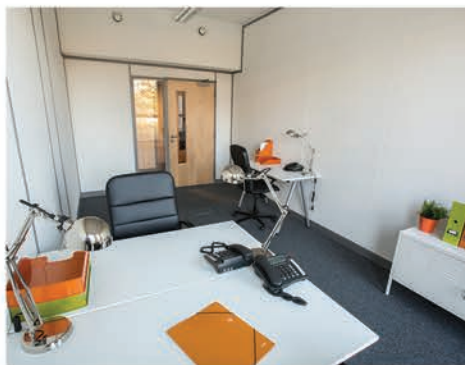

Don't just take our word for it...

"When we walked into Pure Offices, we knew it was for us.

The offices were immaculate, modern and contemporary and moving in was straight forward.

The excellent facilities are taken care of by the centre manager meaning we can focus on our business.

The fact that high speed broadband and a phone are included in the rent is a real selling point. We love Pure Offices!"

– Silverball PR

CALL US NOW **0113 397 0300**

Email: iconleeds@pureoffices.co.uk
Address: Pure Offices, 4100 Park Approach,
Thorpe Park, Leeds, LS15 8GB
Website: pureoffices.co.uk/leeds-thorpe-park