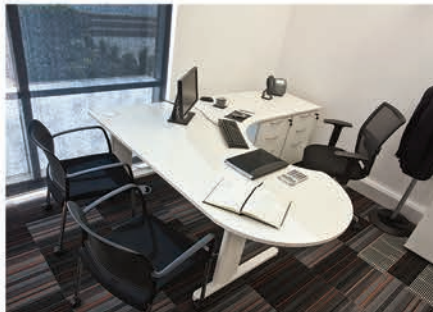

## HIGH QUALITY SERVICED OFFICES

GROW YOUR BUSINESS AT PURE OFFICES PORTISHEAD

Pure Offices Portishead offers the perfect environment to grow your business within a vibrant community of like-minded professionals. We believe that our light, bright and contemporary offices combined with fast broadband, spacious meeting rooms and flexible, monthly contracts are the ideal solution for the demands of modern businesses.

### OFFICE FEATURES

- ✓ Great location near town centre
- ✓ Easy + immediate move in
- ✓ On-site parking & 24/7 Access
- ✓ On-site management team
- ✓ Contemporary interior design
- ✓ Connected for plug & play internet
- ✓ Fully staffed reception