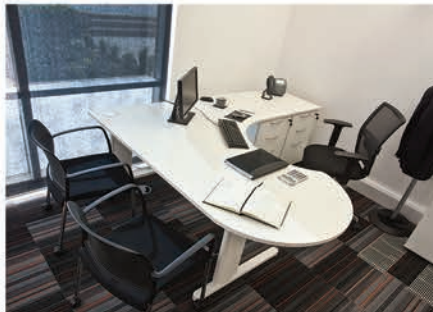

PURE OFFICES

HIGH QUALITY SERVICED OFFICES

GROW YOUR BUSINESS AT PURE OFFICES PORTISHEAD

Pure Offices Portishead offers the perfect environment to grow your business within a vibrant community of like-minded professionals. We believe that our light, bright and contemporary offices combined with fast broadband, spacious meeting rooms and flexible, monthly contracts are the ideal solution for the demands of modern businesses.

OFFICE FEATURES

- ✓ Great location near town centre
- ✓ Easy + immediate move in
- ✓ On-site parking & 24/7 Access
- ✓ On-site management team
- ✓ Contemporary interior design
- ✓ Connected for plug & play internet
- ✓ Fully staffed reception