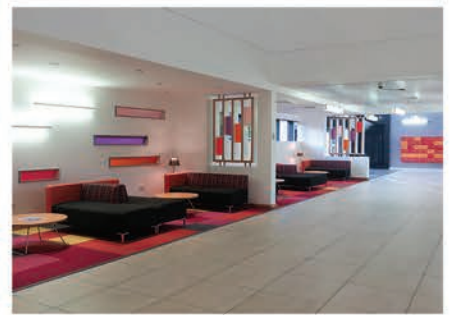

PURE OFFICES

HIGH QUALITY SERVICED OFFICES

GROW YOUR BUSINESS AT PURE OFFICES NOTTINGHAM SHERWOOD PARK

Pure Offices Nottingham offer the perfect environment to grow your business within a vibrant community of like-minded professionals. We believe that our light, bright and contemporary offices combined with fast broadband, spacious meeting rooms and flexible, monthly contracts are the ideal solution for the demands of modern businesses.

OFFICE FEATURES

- ✓ Great location on Sherwood Park
- ✓ Easy + immediate move in
- ✓ On-site parking & 24/7 Access
- ✓ On-site team
- ✓ Contemporary interior design
- ✓ Plug & play internet
- ✓ Immediate access to M1 J27